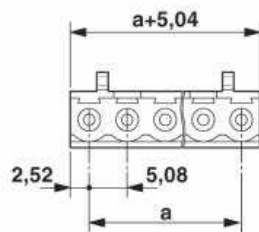

### Screw version, green or black

- Name: 3pole Phoenix Plug
- Order number: 1757022 (1759509 – black version)
- Type: MSTB 2,5/ 3-ST-5,08 (BK – black version)
- Application recommendation: fixed installation

### Crimp version

- Name: 3pole Phoenix Housing and Contacts
- Order number: 3190564 (contact), 1808829 (housing)
- Type: MSTBC 2.5/ 3-ST-5.08
- Description: Module female contact, is inserted into the plug housing MSTBC after crimping the conductor, for conductors from 0.5 to 1.0 mm<sup>2</sup>
- Application recommendation: live, broadcast