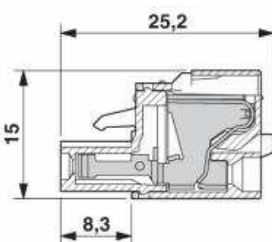

Spring-cage version

- Name: 3pole Phoenix Plug
- Order number: 1975082
- Type: FKCS 2.5/ 3-ST-5.08
- Application recommendation: fixed installation, live, broadcast