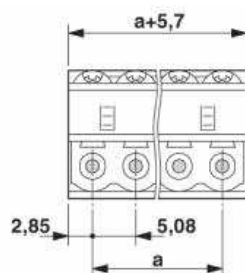

Spring-cage version

- Name: 3pole Phoenix Plug
- Order number: 1975082
- Type: FKCS 2.5/ 3-ST-5.08
- Application recommendation: fixed installation, live, broadcast