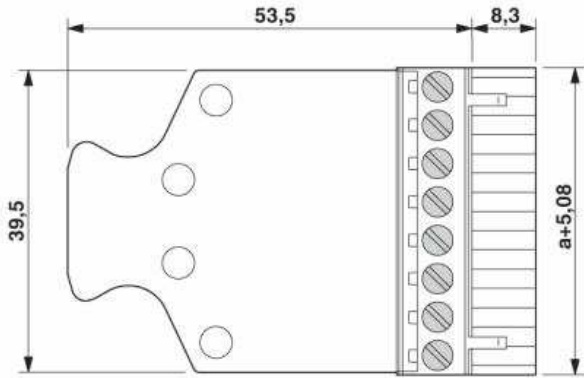

### Crimp version

- Name: 3pole Phoenix Housing and Contacts
- Order number: 3190564 (contact), 1808829 (housing)
- Type: MSTBC 2.5/ 3-ST-5.08
- Description: Module female contact, is inserted into the plug housing MSTBC after crimping the conductor, for conductors from 0.5 to 1.0 mm<sup>2</sup>
- Application recommendation: live, broadcast

### Spring-cage version

- Name: 3pole Phoenix Plug
- Order number: 1975082
- Type: FKCS 2.5/ 3-ST-5.08
- Application recommendation: fixed installation, live, broadcast

### Screw with Strain Relief version

- Name: 3pole Phoenix Plug
- Order number: 1776168
- Type: MSTB 2.5/ 3-STZ-5.08
- Application recommendation: fixed installation, broadcast