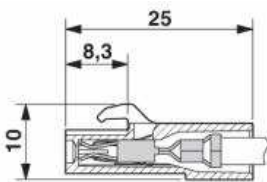

### Screw version, green or black

- Name: 3pole Phoenix Plug
- Order number: 1757022 (1759509 – black version)
- Type: MSTB 2,5/ 3-ST-5,08 (BK – black version)
- Application recommendation: fixed installation

### Crimp version

- Name: 3pole Phoenix Housing and Contacts
- Order number: 3190564 (contact), 1808829 (housing)
- Type: MSTBC 2.5/ 3-ST-5.08
- Description: Module female contact, is inserted into the plug housing MSTBC after crimping the conductor, for conductors from 0.5 to 1.0 mm<sup>2</sup>
- Application recommendation: live, broadcast