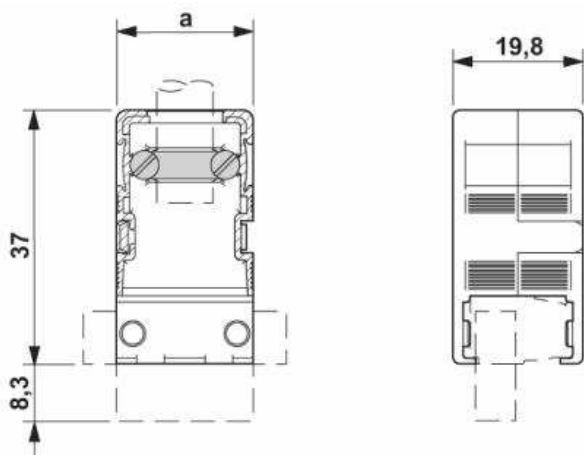

Housing for all versions

- Name: Housing 3pole Phoenix Plug
- Order number: 1803947
- Type: KGG-MSTB 2,5/ 3
- Application recommendation: live, broadcast