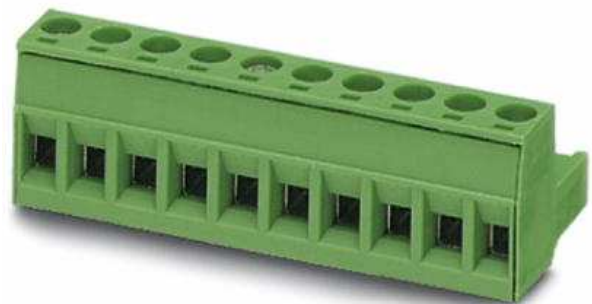

## PHOENIX CONNECTORS for OPTOCORE X6R/V3R converters

The following document describes the differences between Phoenix Euroblock connector types which can be used with Optocore's R-Series converters.

Euroblock connectors may differ in accordance to the requirements and applications. For fixed installation, where devices are not moved constantly and are stored in proper rack stand, the simplest screw version of connection may be used. For live sound application, where devices are constantly moved between different tour cases, the best solution would be a crimped version of the connector.

### Screw version, green or black

- Name: 3pole Phoenix Plug
- Order number: 1757022 (1759509 – black version)
- Type: MSTB 2,5/ 3-ST-5,08 (BK – black version)
- Application recommendation: fixed installation

### Crimp version

- Name: 3pole Phoenix Housing and Contacts
- Order number: 3190564 (contact), 1808829 (housing)
- Type: MSTBC 2.5/ 3-ST-5.08
- Description: Module female contact, is inserted into the plug housing MSTBC after crimping the conductor, for conductors from 0.5 to 1.0 mm<sup>2</sup>
- Application recommendation: live, broadcast

### Spring-cage version

- Name: 3pole Phoenix Plug
- Order number: 1975082
- Type: FKCS 2.5/ 3-ST-5.08
- Application recommendation: fixed installation, live, broadcast