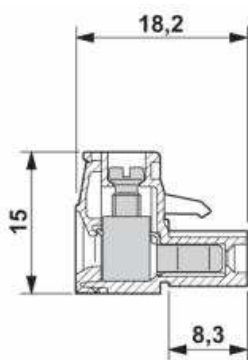

### Screw version, green or black

- Name: 3pole Phoenix Plug
- Order number: 1757022 (1759509 – black version)
- Type: MSTB 2,5/ 3-ST-5,08 (BK – black version)
- Application recommendation: fixed installation

### Crimp version

- Name: 3pole Phoenix Housing and Contacts
- Order number: 3190564 (contact), 1808829 (housing)
- Type: MSTBC 2.5/ 3-ST-5.08
- Description: Module female contact, is inserted into the plug housing MSTBC after crimping the conductor, for conductors from 0.5 to 1.0 mm<sup>2</sup>
- Application recommendation: live, broadcast