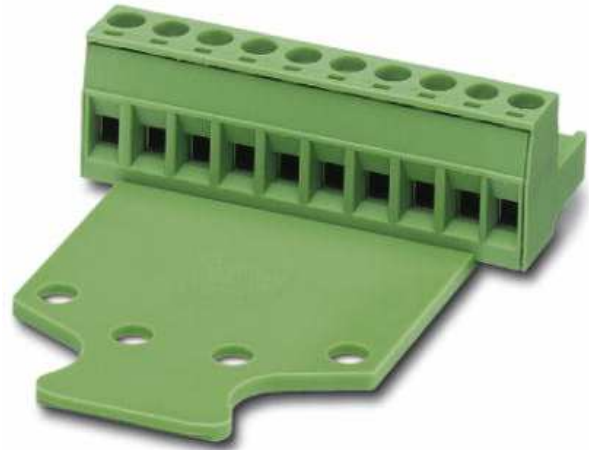

### Screw version, green or black

- Name: 3pole Phoenix Plug
- Order number: 1757022 (1759509 – black version)
- Type: MSTB 2,5/ 3-ST-5,08 (BK – black version)
- Application recommendation: fixed installation

### Crimp version

- Name: 3pole Phoenix Housing and Contacts
- Order number: 3190564 (contact), 1808829 (housing)
- Type: MSTBC 2.5/ 3-ST-5.08
- Description: Module female contact, is inserted into the plug housing MSTBC after crimping the conductor, for conductors from 0.5 to 1.0 mm<sup>2</sup>
- Application recommendation: live, broadcast

### Spring-cage version

- Name: 3pole Phoenix Plug
- Order number: 1975082
- Type: FKCS 2.5/ 3-ST-5.08
- Application recommendation: fixed installation, live, broadcast

### Screw with Strain Relief version

- Name: 3pole Phoenix Plug
- Order number: 1776168
- Type: MSTB 2.5/ 3-STZ-5.08
- Application recommendation: fixed installation, broadcast