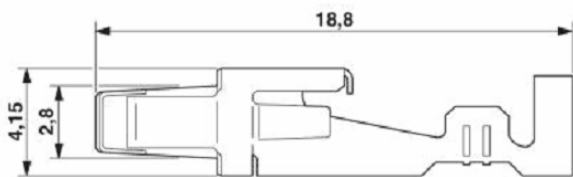

### Screw version, green or black

- Name: 3pole Phoenix Plug
- Order number: 1757022 (1759509 – black version)
- Type: MSTB 2,5/ 3-ST-5,08 (BK – black version)
- Application recommendation: fixed installation

### Crimp version

- Name: 3pole Phoenix Housing and Contacts
- Order number: 3190564 (contact), 1808829 (housing)
- Type: MSTBC 2.5/ 3-ST-5.08
- Description: Module female contact, is inserted into the plug housing MSTBC after crimping the conductor, for conductors from 0.5 to 1.0 mm<sup>2</sup>
- Application recommendation: live, broadcast