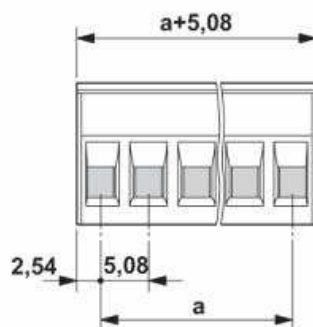

### Screw version, green or black

- Name: 3pole Phoenix Plug
- Order number: 1757022 (1759509 – black version)
- Type: MSTB 2,5/ 3-ST-5,08 (BK – black version)
- Application recommendation: fixed installation